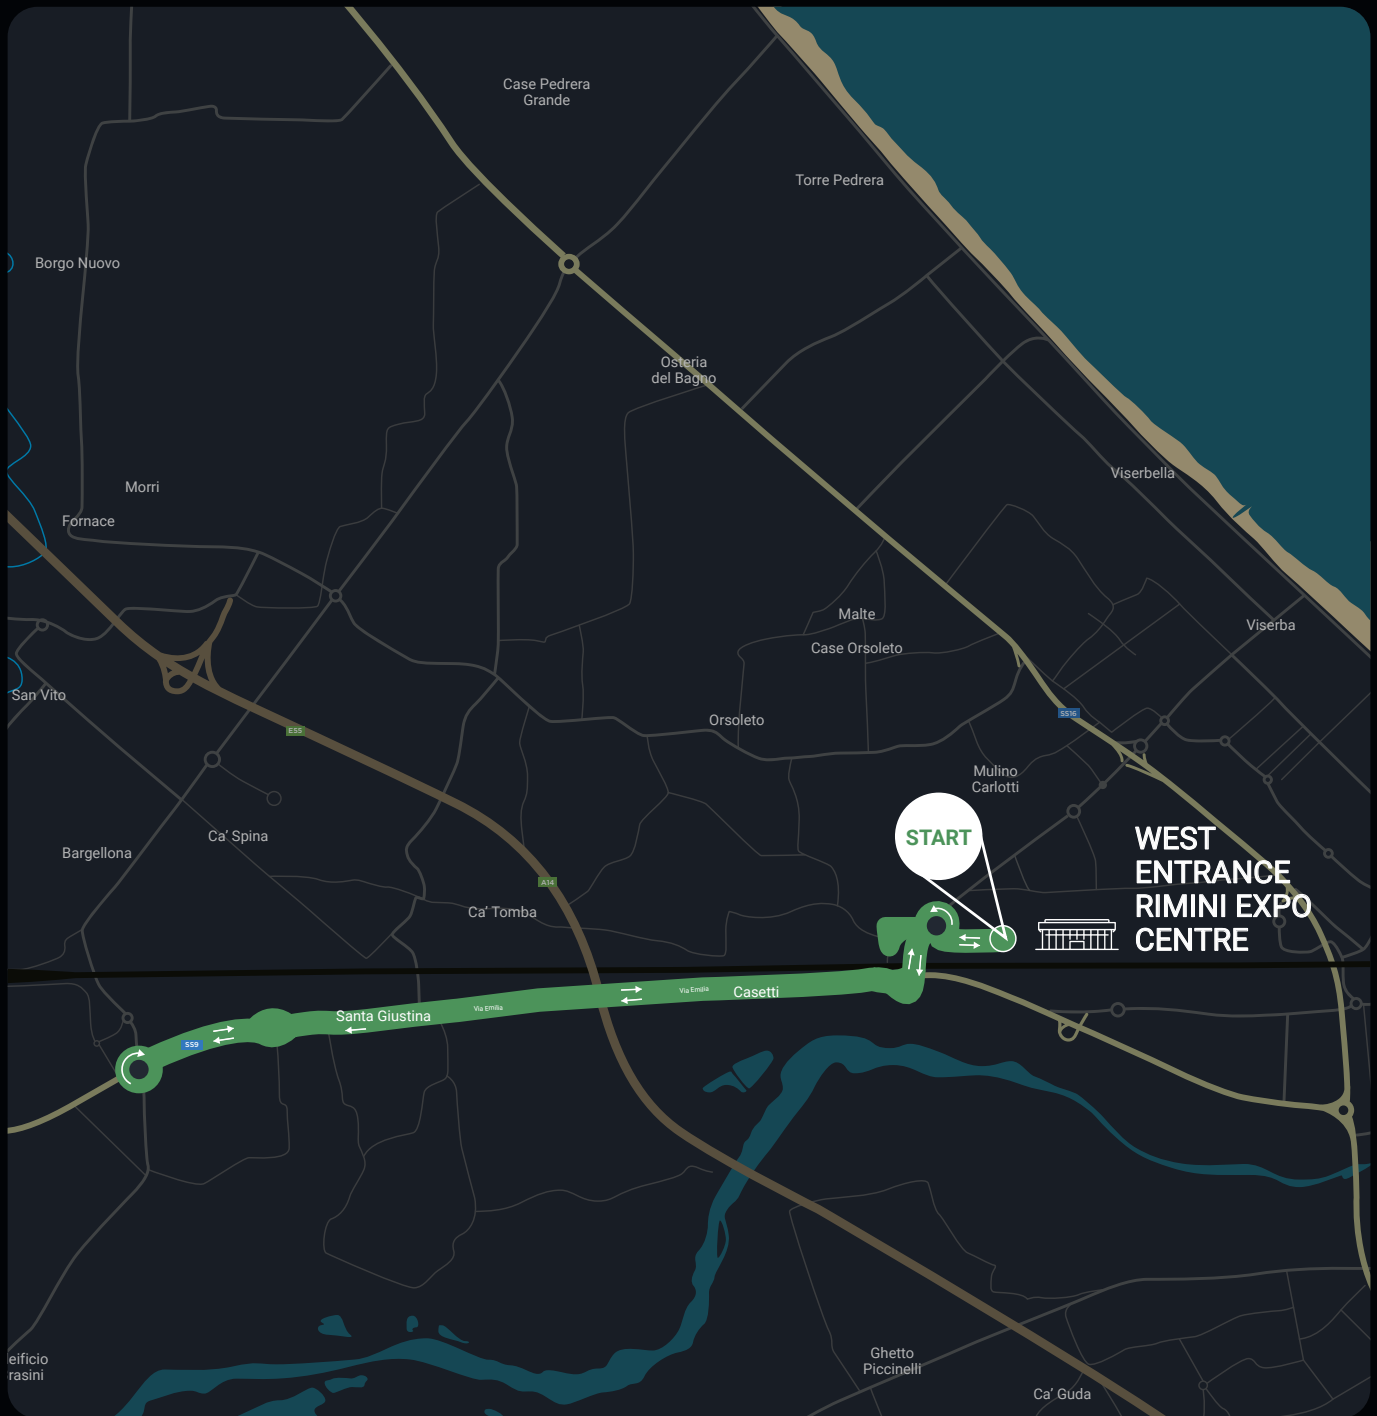

E23 TEST DRIVE

A PROJECT BY

ROUTE MAP 1

10,3 km

15 min

IN COLLABORATION WITH

E23 TEST DRIVE

A PROJECT BY

ROUTE MAP 3

5,8 km

10 min

IN COLLABORATION WITH